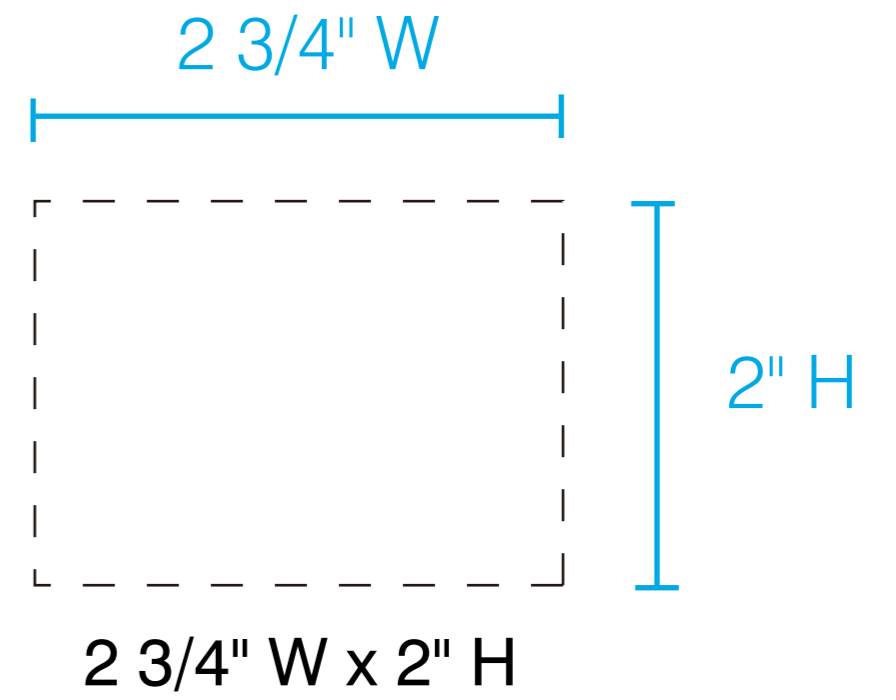

Full Color Standard

Run Charge: **FREE**

Full Color XL Size

Run Charge: \$1.50(G)

Full Color

Full Wrap

Run Charge: \$5.00(G)

Laser Engraving