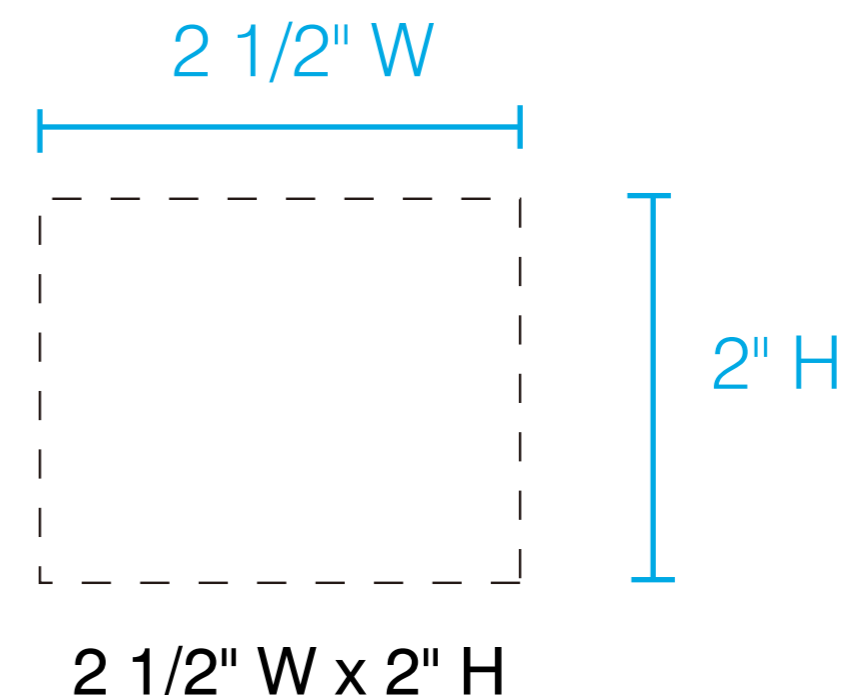

XL Laser Engraving

Run Charge: $2.50(G)