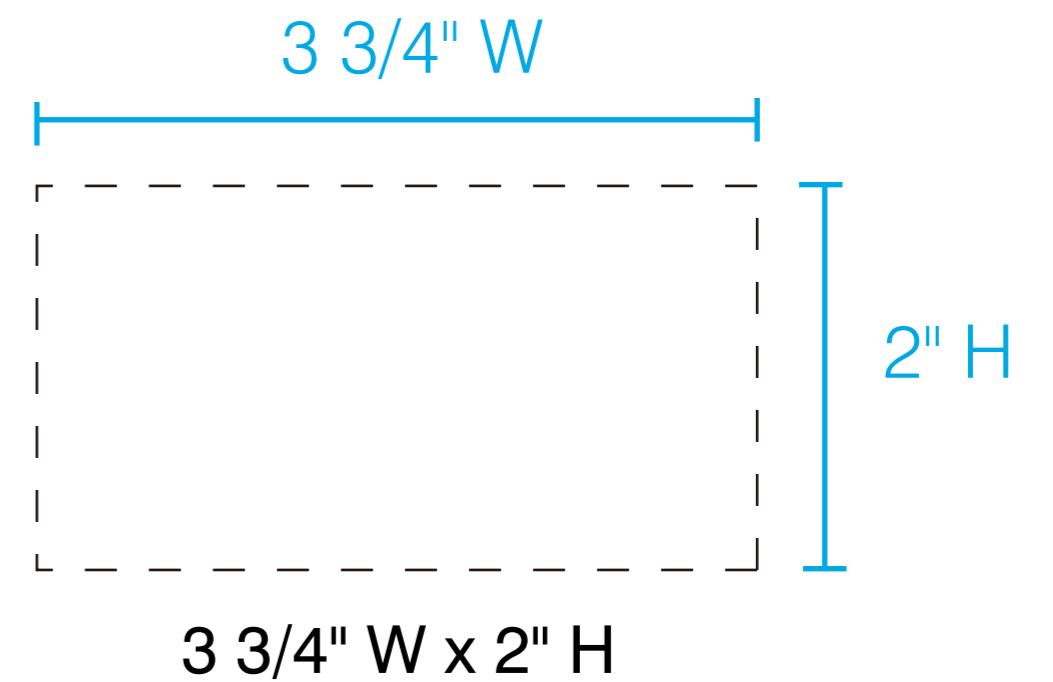

Full Color Standard

Run Charge: **FREE**

Full Color XL Size

Run Charge: \$1.50(G)

Full Color

Full Wrap

Run Charge: \$5.00(G)

Laser Engraving